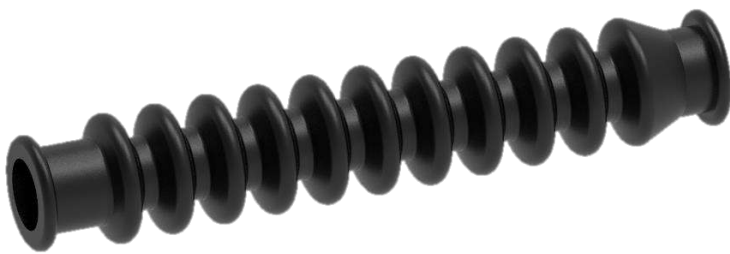

ACCESSORIES

BALL JOINTS:

ROD ENDS:

CLEVIS & SPRING PIN:

CABLE BELLOWS:

LEVER BELLOWS:

RUBBER GROOMMETS:

ER & ST SEALS:

KNOBS:

SWIVEL FLANGE: