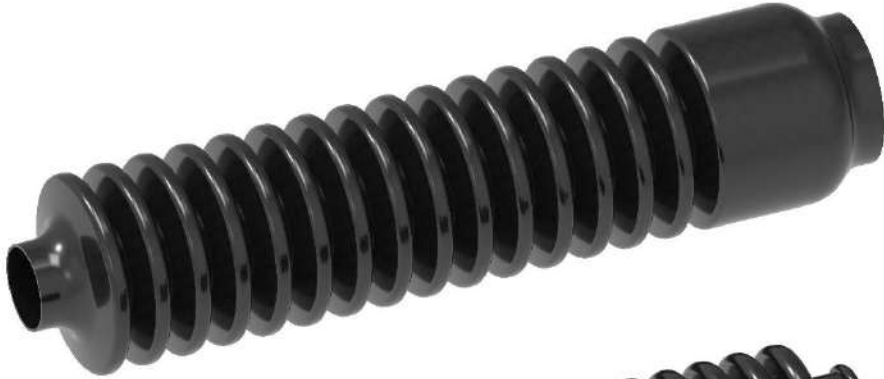

ACCESSORIES

BALL JOINTS:

ROD ENDS:

CLEVIS & SPRING PIN:

CABLE BELLOWS:

LEVER BELLOWS:

RUBBER GROOMMETS:

ER & ST SEALS:

KNOBS:

SWIVEL FLANGE: