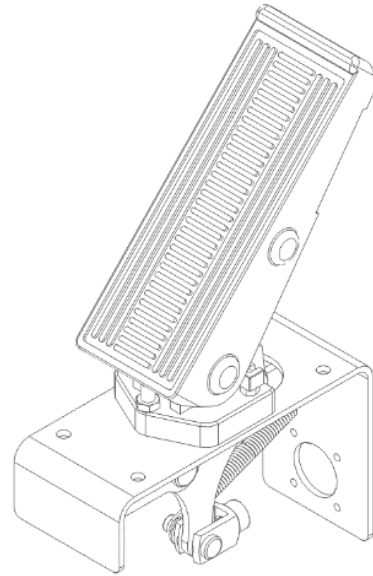

BRAKE PEDALS :

□ XBP-100

□ XBP-110

□ XBP-120

□ XBP-130

□ XBP-140

- ❑ **Anti-Skid Rubber Grip Brake Pedal.**
- ❑ **Max. Travel: 50 mm.**
- ❑ **Adjustable Pedal Angle.**

- ❑ **Anti-Skid Rubber Grip Brake Pedal.**
- ❑ **Max. Travel: 50 mm.**
- ❑ **Adjustable Pedal Angle.**

- ❑ **Anti-Skid Rubber Grip Brake Pedal.**
- ❑ **Max. Travel: 50 mm.**
- ❑ **Adjustable Pedal Angle.**

- ❑ Compact & economical pressed steel Brake Pedal.
- ❑ Max Travel 30 mm.
- ❑ Adjustable Pedal Angle.

- ❑ **Brake & Inching Pedal Assy.**
- ❑ **Max. Travel: 50 mm.**
- ❑ **Adjustable Pedal Angle.**
- ❑ **Application: Forklift**