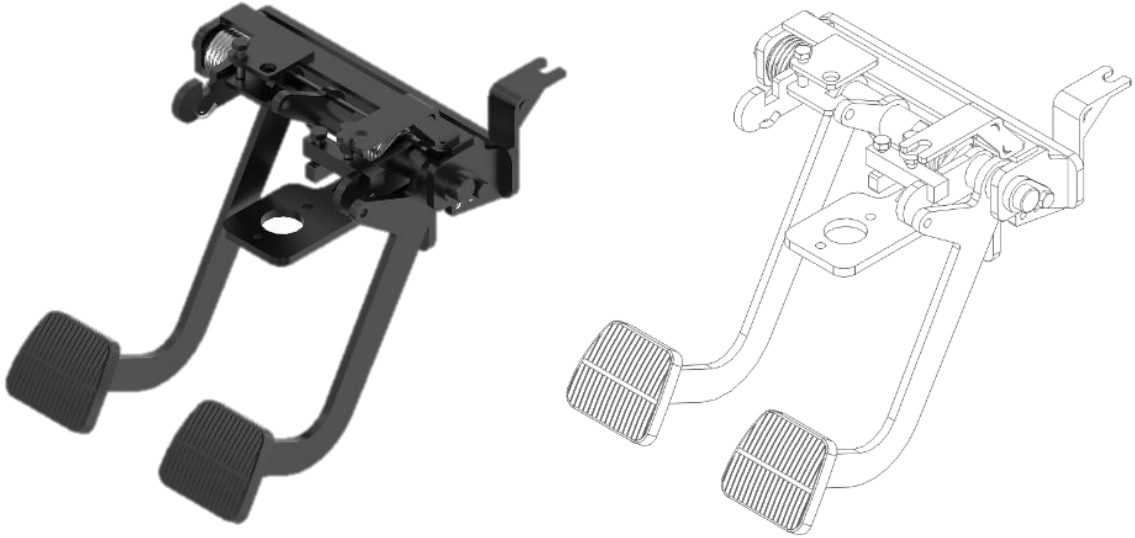

BRAKE PEDALS :

□ XBP-100

□ XBP-110

□ XBP-120

□ XBP-130

□ XBP-140

- ❑ **Anti-Skid Rubber Grip Brake Pedal.**
- ❑ **Max. Travel: 50 mm.**
- ❑ **Adjustable Pedal Angle.**

- ❑ **Anti-Skid Rubber Grip Brake Pedal.**
- ❑ **Max. Travel: 50 mm.**
- ❑ **Adjustable Pedal Angle.**

- ❑ **Anti-Skid Rubber Grip Brake Pedal.**
- ❑ **Max. Travel: 50 mm.**
- ❑ **Adjustable Pedal Angle.**

- ❑ Compact & economical pressed steel Brake Pedal.
- ❑ Max Travel 30 mm.
- ❑ Adjustable Pedal Angle.

- ❑ **Brake & Inching Pedal Assy.**
- ❑ **Max. Travel: 50 mm.**
- ❑ **Adjustable Pedal Angle.**
- ❑ **Application: Forklift**