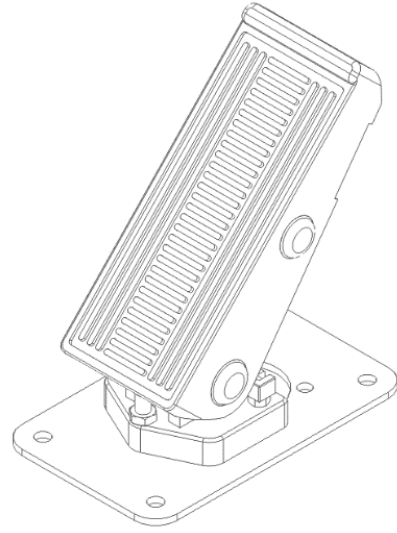

BRAKE PEDALS :

□ XBP-100

□ XBP-110

□ XBP-120

□ XBP-130

□ XBP-140

- ❑ **Anti-Skid Rubber Grip Brake Pedal.**
- ❑ **Max. Travel: 50 mm.**
- ❑ **Adjustable Pedal Angle.**

- ❑ **Anti-Skid Rubber Grip Brake Pedal.**
- ❑ **Max. Travel: 50 mm.**
- ❑ **Adjustable Pedal Angle.**

- ❑ **Anti-Skid Rubber Grip Brake Pedal.**
- ❑ **Max. Travel: 50 mm.**
- ❑ **Adjustable Pedal Angle.**

- ❑ Compact & economical pressed steel Brake Pedal.
- ❑ Max Travel 30 mm.
- ❑ Adjustable Pedal Angle.