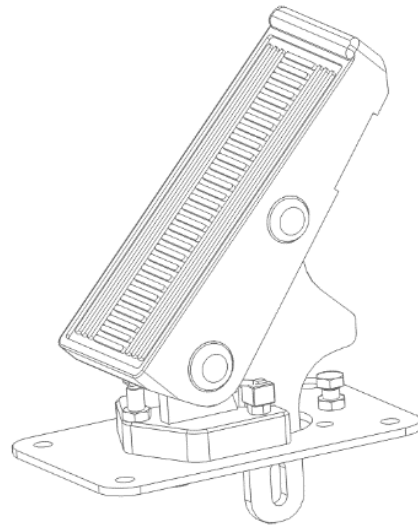

BRAKE PEDALS :

□ XBP-100

□ XBP-110

□ XBP-120

□ XBP-130

□ XBP-140

- ❑ **Anti-Skid Rubber Grip Brake Pedal.**
- ❑ **Max. Travel: 50 mm.**
- ❑ **Adjustable Pedal Angle.**

- ❑ **Anti-Skid Rubber Grip Brake Pedal.**
- ❑ **Max. Travel: 50 mm.**
- ❑ **Adjustable Pedal Angle.**

- ❑ **Anti-Skid Rubber Grip Brake Pedal.**
- ❑ **Max. Travel: 50 mm.**
- ❑ **Adjustable Pedal Angle.**

- ❑ Compact & economical pressed steel Brake Pedal.
- ❑ Max Travel 30 mm.
- ❑ Adjustable Pedal Angle.

- ❑ **Brake & Inching Pedal Assy.**
- ❑ **Max. Travel: 50 mm.**
- ❑ **Adjustable Pedal Angle.**
- ❑ **Application: Forklift**