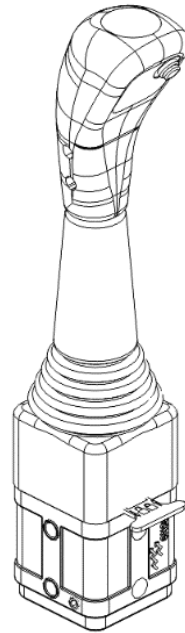

# JOYSTICK CONTROLS:

□ XVL-650

□ XVL-660

□ XVL-705

□ XVL-710

- Plastic body vertical joystick lever.
- Total travel : 14+14mm at each terminal
- Black colored knob.
- Max load 15kgf.
- Optional neutral lock lever.

- Zinc alloy body vertical joystick lever.
- Total travel : 15+15mm at each terminal
- Black colored knob.
- Max load 25kgf.
- Optional neutral lock lever.

- Aluminum Alloy Body Vertical Joystick Lever.
- Total Travel: 14+14mm at Each Terminal.
- Neutral Lock Lever.
- Customized Handle Option is Available.

- Aluminum Alloy Body Vertical Joystick Lever.
- Total Travel: 14+14mm at Each Terminal.
- Neutral Lock Lever.