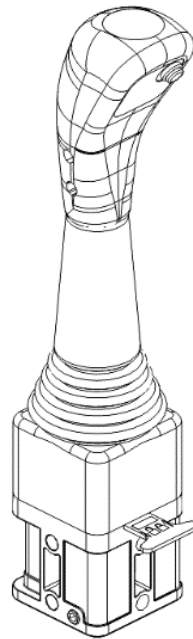

# JOYSTICK CONTROLS:

□ XVL-650

□ XVL-660

□ XVL-705

□ XVL-710

- Plastic body vertical joystick lever.
- Total travel : 14+14mm at each terminal
- Black colored knob.
- Max load 15kgf.
- Optional neutral lock lever.

- Zinc alloy body vertical joystick lever.
- Total travel : 15+15mm at each terminal
- Black colored knob.
- Max load 25kgf.
- Optional neutral lock lever.

- Aluminum Alloy Body Vertical Joystick Lever.
- Total Travel: 14+14mm at Each Terminal.
- Neutral Lock Lever.
- Customized Handle Option is Available.

- Aluminum Alloy Body Vertical Joystick Lever.
- Total Travel: 14+14mm at Each Terminal.
- Neutral Lock Lever.