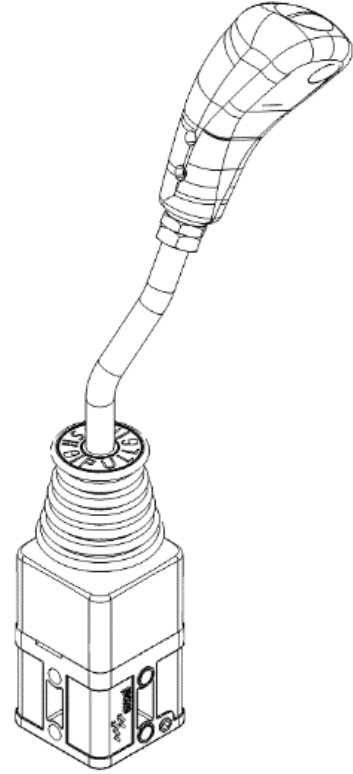

# JOYSTICK CONTROLS:

□ XVL-650

□ XVL-660

□ XVL-705

□ XVL-710

- Plastic body vertical joystick lever.
- Total travel : 14+14mm at each terminal
- Black colored knob.
- Max load 15kgf.
- Optional neutral lock lever.

- Zinc alloy body vertical joystick lever.
- Total travel : 15+15mm at each terminal
- Black colored knob.
- Max load 25kgf.
- Optional neutral lock lever.

- Aluminum Alloy Body Vertical Joystick Lever.
- Total Travel: 14+14mm at Each Terminal.
- Neutral Lock Lever.
- Customized Handle Option is Available.

- Aluminum Alloy Body Vertical Joystick Lever.
- Total Travel: 14+14mm at Each Terminal.
- Neutral Lock Lever.